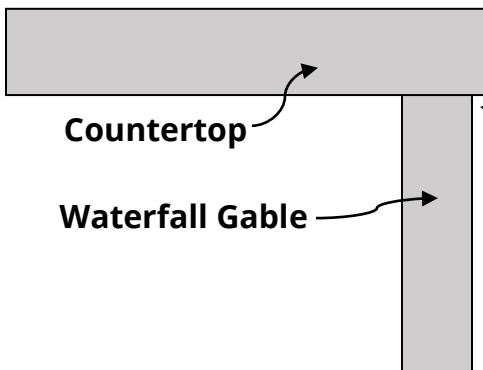

## PROFILE OPTIONS

### VANITY COUNTERTOP PROFILES

- 1.  2cm (3/4") Eased Edge
- 2.  2cm (3/4") Single Bevel

### KITCHEN COUNTERTOP PROFILES

- 8.  4cm (1-1/2") Eased Edge
- 11.  4cm (1-1/2") Single Bevel

***Centerline Stone fabricates using butt joints. Butt joints produce the tightest, cleanest and most precise seam***

### WATERFALL GABLES

Waterfall gables will have an approximate 3/16" reveal.  
A reveal accommodates any off-level cabinets or floors.  
The seam line is recessed and thereby hidden from view.