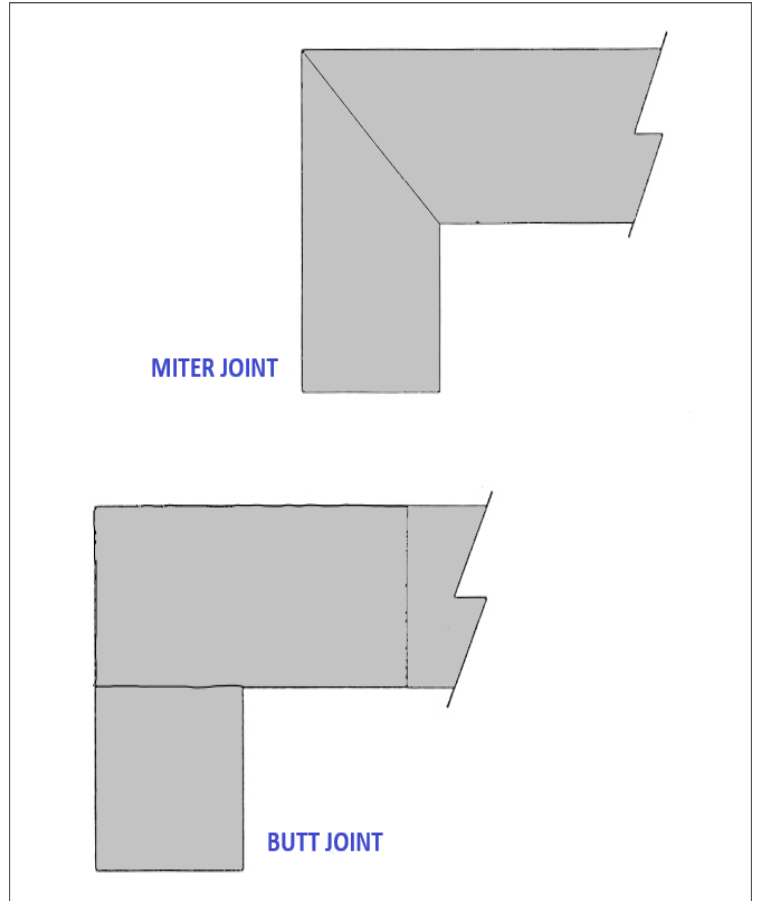

## PROFILE OPTIONS

### VANITY COUNTERTOP PROFILES

- 1.  2cm (3/4") Eased Edge
- 2.  2cm (3/4") Single Bevel

### KITCHEN COUNTERTOP PROFILES

- 8.  4cm (1-1/2") Eased Edge
- 11.  4cm (1-1/2") Single Bevel

***Centerline Stone fabricates using butt joints. Butt joints produce the tightest, cleanest and most precise seam***

### WATERFALL GABLES

Waterfall gables will have an approximate 3/16" reveal.  
A reveal accommodates any off-level cabinets or floors.  
The seam line is recessed and thereby hidden from view.